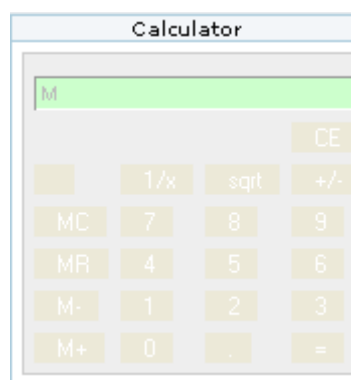

The assigned module looks like this:

And you can compute simple mathematical operation with it.

[help](#) By the time of this writing (July 2007) the mod didn't show completely under many theme styles (last column of buttons on the right was hidden by dentral column in Tiki).