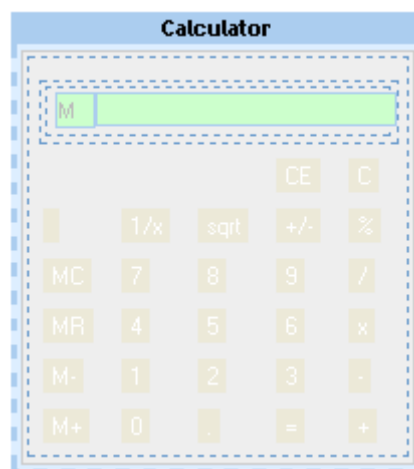

Mod extcalculator

Extcalculator is a kewl little calculator for your right or left column within TikiWiki.

Install

See [Mods Admin](#) for instructions on how to install a Mod. This mods is called **extcalc**

The assigned module looks like this:

And you can compute simple mathematical operation with it.

[help](#) By the time of this writing (July 2007) the mod didn't show completely under many theme styles (last column of buttons on the right was hidden by dentral column in Tiki).