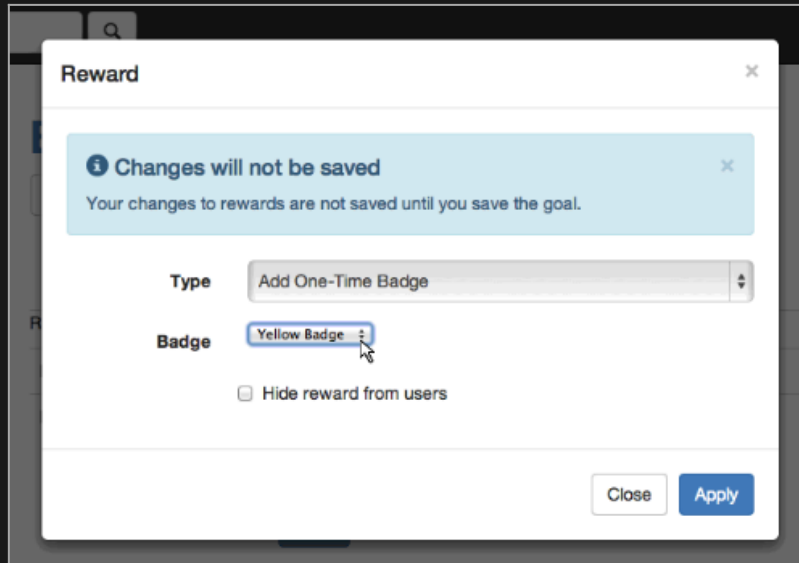

™ • « € Æ • ~ « Â Â « Â © Â ' Â Â ' Â « Â ! Â