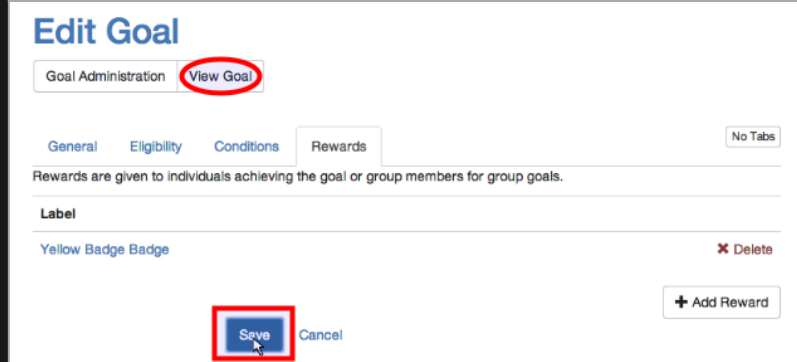

™ • «€Ä • ~ÄÄ ÄxÄÄ©Ä' ÄÄ'ÄÄ!Ä