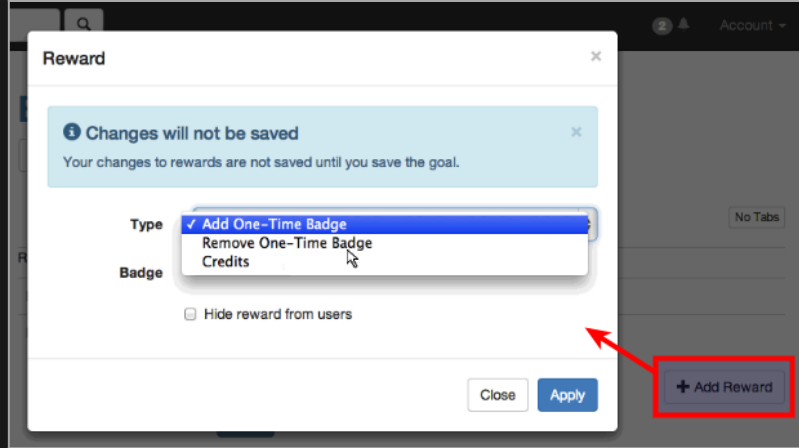

™ • « € Æ • ~ « Â Â « Â © Â ' Â Â ' Â « Â ! Â