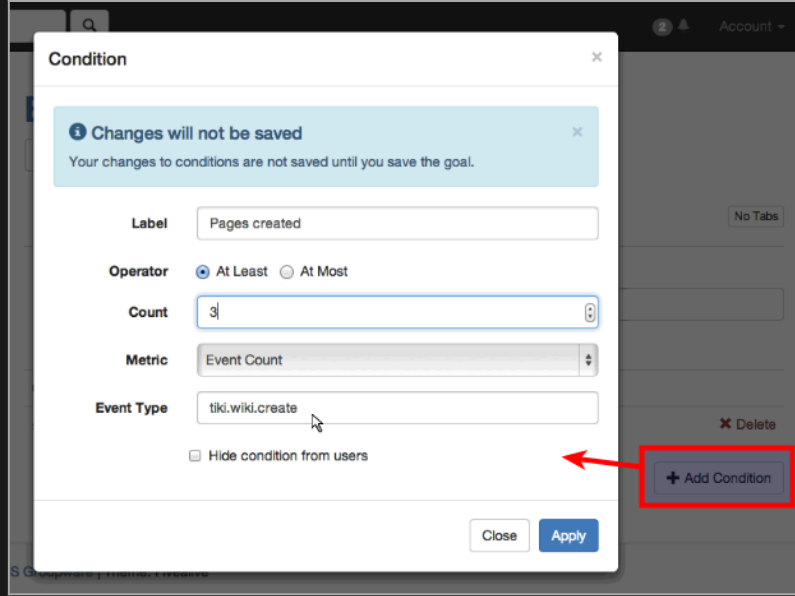

Ã™ •Ã«Æ€Ã•~Ã«Â ÂxÃ«Â©Â' ÂÂ'Ã«Â!Â