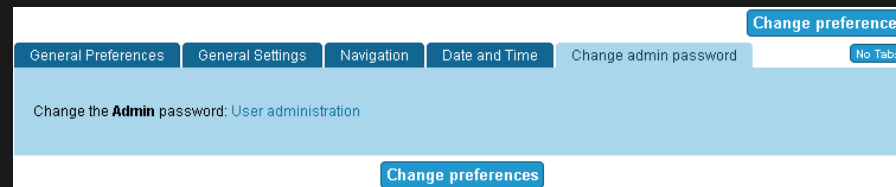

## Description

Change the  
Admin  
password

Link to [Admin Users](#) page

---

# Default

*The jQuery Sortable Tables feature must be activated for the sort feature to work.*

Change Admin Password tab