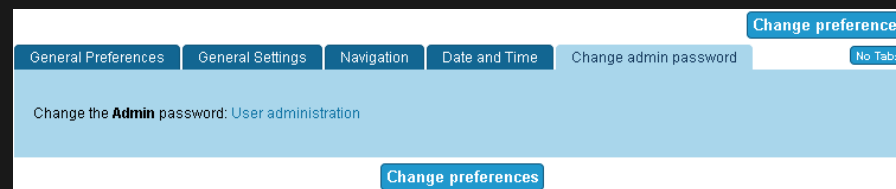

## Setting

## Description

Change the  
Admin  
password

Link to [Admin Users](#) page

---

# Default

*The jQuery Sortable Tables feature must be activated for the sort feature to work.*

Change Admin Password tab