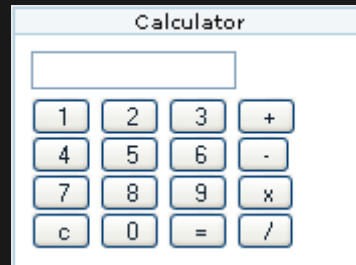

Mod calculator

calculator is a Kewl little calculator for your right or left column within TikiWiki

INSTALL

See [Mods Admin](#) for instructions on how to install a Mod. This mod is called **calc**

USAGE

Once installed, you will see it under "Admin > Modules" (**tiki-admin_modules.php**):

You can assign a this [Module](#) to a lateral column (See [Module Admin](#) page if needed), or you can include it within a wiki page, using the [PluginModule](#).

The assigned module looks like this:

And you can compute simple mathematical operation with it.

- [Mod extcalculator](#) - a similar calculator