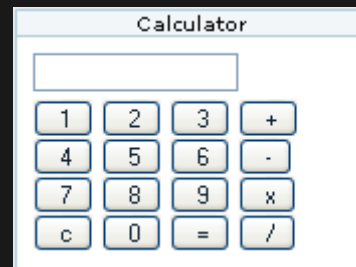

Mod calculator

calculator is a Kewl little calculator for your right or left column within TikiWiki

INSTALL

See [Mods Admin](#) for instructions on how to install a Mod. This mod is called **calc**

USAGE

Once installed, you will see it under "Admin > Modules" (**tiki-admin_modules.php**):

You can assign a this [Module](#) to a lateral column (See [Module Admin](#) page if needed), or you can include it within a wiki page, using the [PluginModule](#).

The assigned module looks like this:

And you can compute simple mathematical operation with it.

- [Mod extcalculator](#) - a similar calculator