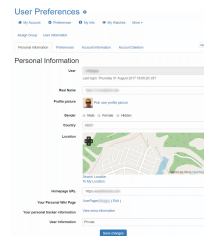

# My Account

The My Account feature (formerly *MyTiki*)

â€¢ Is where the user enters personal profile information

â€¢ Is where the user sets personal preferences for the website

â€¢ Shows the user's wiki page and article contributions, etc.

The User Features in Tiki enable the user to customize the site for their own purposes by selecting the visual theme, site language, behavior of notifications, and so on, from a range of options enabled by the administrator and appropriate for the site. Tiki has always been meant to be a community collaboration tool. In My Account, the user can configure preferences regarding sharing personal information (selectively) and interacting with other site users. The features that are available to registered users are grouped in the My Account section.