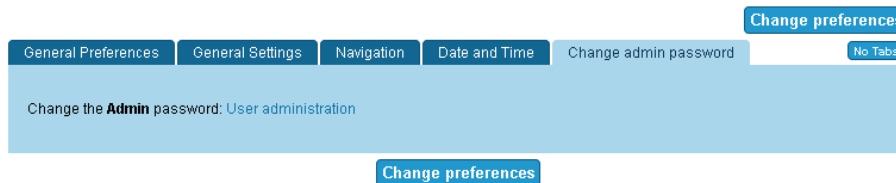

## To Access

From the [General Admin](#) page, click the **Change Admin Password** tab.

Change Admin Password tab

Setting	Description	Default
Change the Admin password	Link to Admin Users page	

*The jQuery Sortable Tables feature must be activated for the sort feature to work.*

Change Admin Password tab

Setting	Description	Default
Change the Admin password	Link to Admin Users page	

*The jQuery Sortable Tables feature must be activated for the sort feature to work.*

Change Admin Password tab