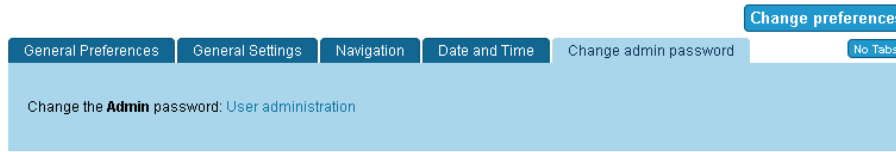

## To Access

From the [General Admin](#) page, click the **Change Admin Password** tab.

Change Admin Password tab

Setting	Description	Default
Change the Admin password	Link to Admin Users page	

*The jQuery Sortable Tables feature must be activated for the sort feature to work.*

Change Admin Password tab

Setting	Description	Default
Change the Admin password	Link to Admin Users page	

*The jQuery Sortable Tables feature must be activated for the sort feature to work.*

Change Admin Password tab

Setting	Description	Default
Change the Admin password	Link to Admin Users page	

*The jQuery Sortable Tables feature must be activated for the sort feature to work.*

Change Admin Password tab

Setting	Description	Default
Change the Admin password	Link to Admin Users page	