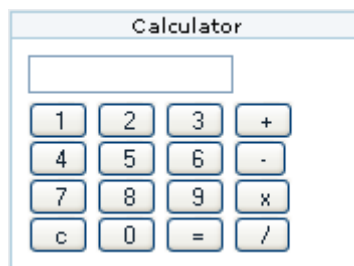

Mod calculator

calculator is a Kewl little calculator for your right or left column within TikiWiki

Install

See [Mods Admin](#) for instructions on how to install a Mod. This mod is called **calc**

Usage

Once installed, you will see it under "Admin > Modules" (**tiki-admin_modules.php**):

You can assign a this [Module](#) to a lateral column (See [Module Admin](#) page if needed), or you can include it within a wiki page, using the [PluginModule](#).

The assigned module looks like this:

And you can compute simple mathematical operation with it.

- [Mod extcalculator](#) - a similar calculator