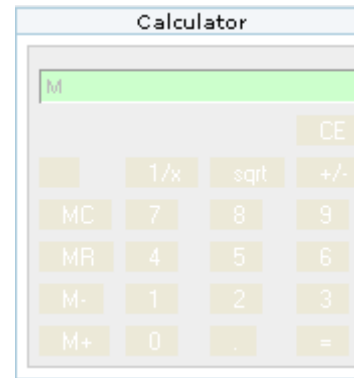

Mod extcalculator

Extcalculator is a kewl little calculator for your right or left column within TikiWiki.

INSTALL

See [Mods Admin](#) for instructions on how to install a Mod. This mods is called **extcalc**

The assigned module looks like this:

And you can compute simple mathematical operation with it.

[help](#) By the time of this writing (July 2007) the mod didn't show completely under many theme styles (last column of buttons on the right was hidden by dental column in Tiki).