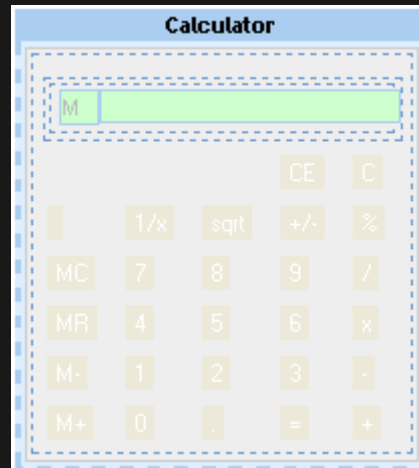

Mod extcalculator

Extcalculator is a kewl little calculator for your right or left column within TikiWiki.

INSTALL

See [Mods Admin](#) for instructions on how to install a Mod. This mods is called **extcalc**

The assigned module looks like this:

And you can compute simple mathematical operation with it.

[help](#) By the time of this writing (July 2007) the mod didn't show completely under many theme styles (last column of buttons on the right was hidden by dental column in Tiki).