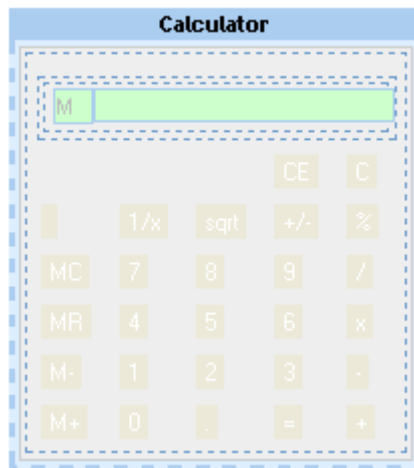

And you can compute simple mathematical operation with it.

[help](#) By the time of this writing (July 2007) the mod didn't show completely under many theme styles (last column of buttons on the right was hidden by central column in Tiki).