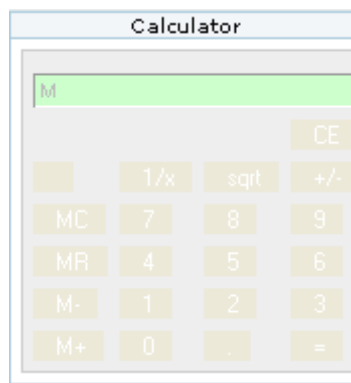

## Usage

Once installed, you will see it under "Admin > Modules" (**tiki-admin\_modules.php**):

You can assign a this [Module](#) to a lateral column (See [Module Admin](#) page if needed), or you can include it within a wiki page, using the [PluginModule](#).

The assigned module looks like this:

And you can compute simple mathematical operation with it.

[help](#) By the time of this writing (July 2007) the mod didn't show completely under many theme styles (last column of buttons on the right was hidden by central column in Tiki).